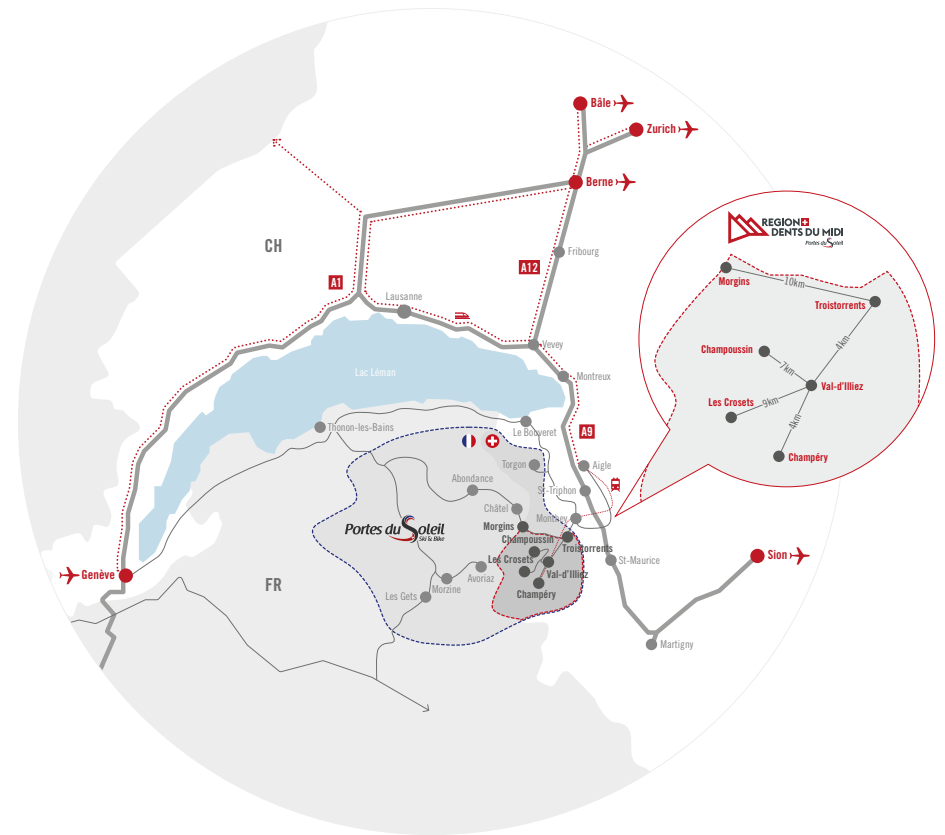

🚂 by train

The emblematic Swiss Federal Railways (CFF/ SBB) provide fast, efficient connections from Geneva and Sion airports and major European cities via Lausanne or Brigue to the nearby town of Aigle. From Aigle, transfer to the AOMC cogwheel train (Aigle - Ollon - Monthey - Champéry) for a scenic trip from the Canton of Vaud over the Rhone River and into the Canton of Valais. Just past the town of Monthey, the cogwheel slides into gear and you begin the winding climb up into the Illiez Valley.

DE 🚗 mit dem Auto

Die Ortschaften des Val d'Illeiez sind in nur 15 Minuten ab der A9 Autobahnausfahrt St-Triphon durch ein effizientes Verkehrsnetz leicht erreichbar. Der Streckenabschnitt über Lausanne, Montreux und Sion, der den westlichen Landesteil durchquert, ist Teil des nationalen Schweizerischen Strassennetzes, das Vallorbe mit Brig verbindet.

🚂 mit der Bahn

Die SBB (Schweizerische Bundesbahnen) bringt Sie auf schnellstem Wege ab Brig und Lausanne oder ab den Flughäfen Sitten und Genf in das Val d'Illeiez. Von Aigle übernimmt der Regionalzug AOMC (Aigle - Ollon - Monthey - Champéry) die Verbindung zwischen dem Kanton Waadt und dem Kanton Wallis: Zwischen Tal und Berg und nach der Durchfahrt durch das Rhonetal beginnt für die Lokomotive der Anstieg zu unseren Ortschaften.

	🚂	🚗	
✈️ Bâle	4:00	217 km	2:20
✈️ Berne	3:00	124 km	1:30
✈️ Genève	2:30	128 km	1:20
Lausanne	1:35	65 km	1:00
Lyon	4:30	275 km	3:10
✈️ Milan	6:00	296 km	4:00
Montreux	1:22	26 km	0:32
Neuchâtel	2:30	133 km	1:30
Paris	6:40	577 km	6:15
✈️ Sion	2:00	55 km	0:40
Vevey	1:29	35 km	0:37
✈️ Zürich	4:15	238 km	2:30